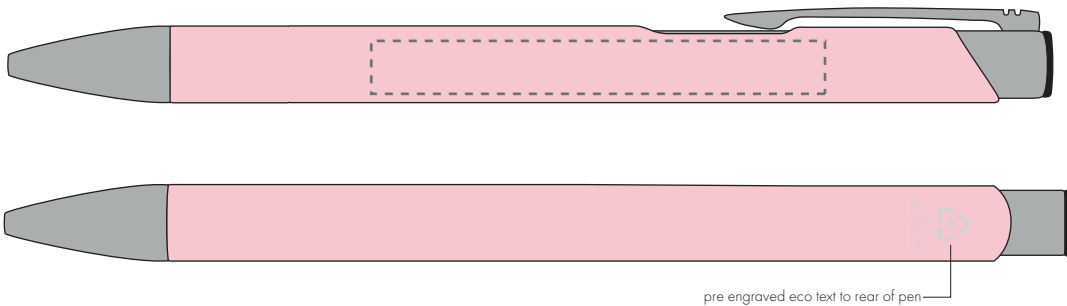

Your Ref:	Quantity:	Product Code: TPC982001
Our Ref:	Version: 1	Product Colour: BABY PINK

PRINTING CONCERNS:

We stock this item in the following colours

**PANTONE REFERENCE(S)**
 Full colour printing

ARTWORK SCALE 100%

ARTWORK SCALE 100%
Digital Print Area:
60mm x 7mm

The dashed line is to demonstrate print area and will not appear on your printed item

PLEASE NOTE:

- All colours including print and product are for visual purposes only and should not be regarded as the actual colour of the product and print.
- Some products may vary from batch to batch and may differ from previous orders.
- The colour and texture of a product can also have an effect on the final print colour.
- By approving this order we accept that you understand these terms.